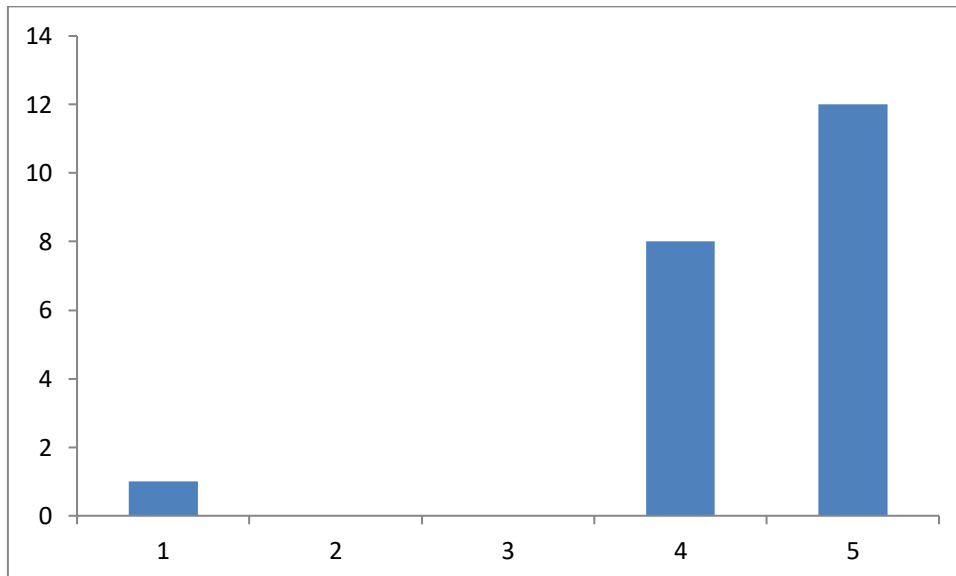

Analysis: Out of 21 responses 12 students rated 5, 8 students rated 4 and 1 student rated 1 for Sitting arrangement in the lecture halls.

Maya

Principal
V.S.P.M.'s College of Physiotherapy,
Digdoh Hills, Hingna Road, Nagpur-19