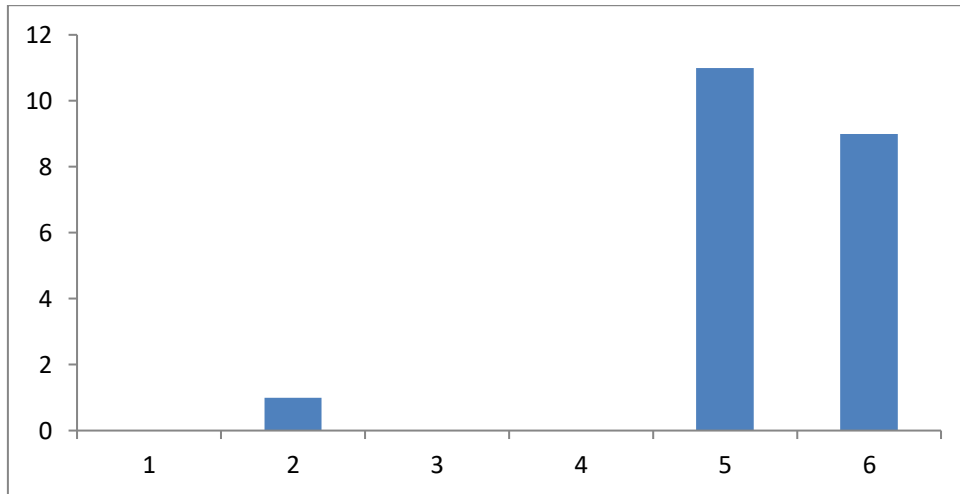

V.S.P.M.'S COLLEGE OF PHYSIOTHERAPY

OFFICE : DIGDOH HILLS, HINGNA ROAD, NAGPUR - 440 019. ☎ : 07104 - 244290, 244291, 665000
E-mail : vspmscop@gmail.com Fax No.: (07104) 232905

3. How would you rate the sports and recreational facilities at the institute?

Analysis: Out of 21 responses 11 students rated 5 , 9 students rated 4 and 1 student rated 1 for the sports and recreational facilities at the institute

4. Learning materials (lesson plans, course notes, reading materials, etc.) were relevant and useful.