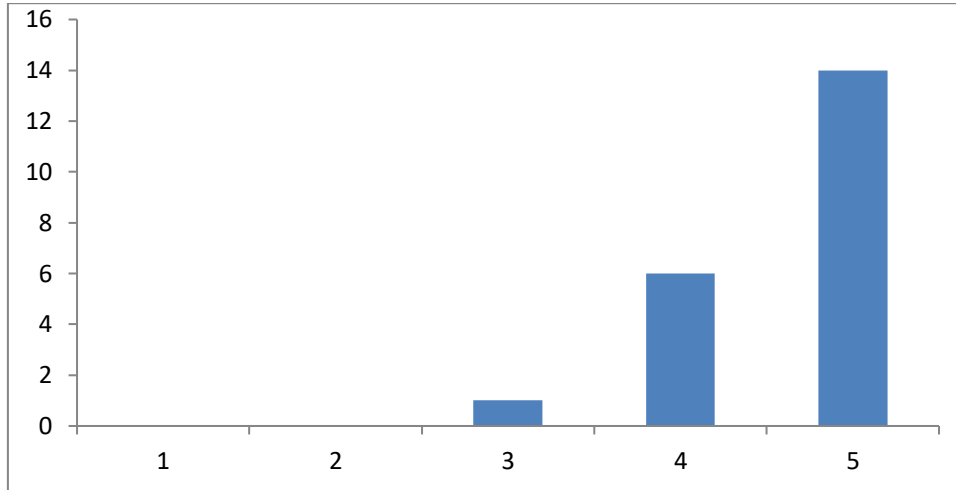

V.S.P.M.'S COLLEGE OF PHYSIOTHERAPY

OFFICE : DIGDOH HILLS, HINGNA ROAD, NAGPUR - 440 019. ☎ : 07104 - 244290, 244291, 665000

E-mail : vspmscop@gmail.com Fax No.: (07104) 232905

5. Practicals/Clinics in laboratory/clinical posting are relevant to the course.

Analysis: Out of 21 responses 14 students rated 5, 6 students rated 4 and 1 student rated 3 for Practicals/Clinics in laboratory/clinical posting.

6. Sitting arrangement in the lecture halls can accommodate adequate numbers.