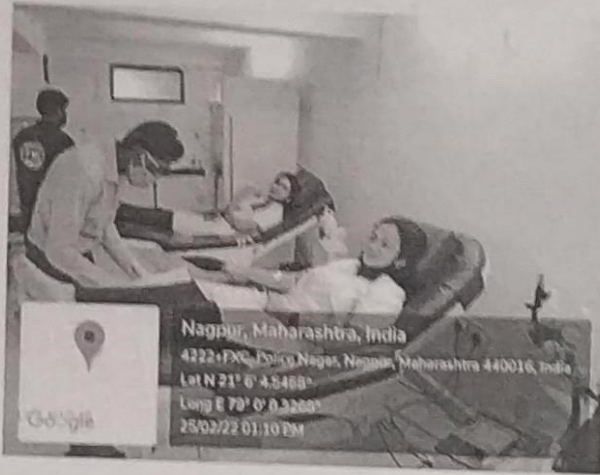

## COLLEGE STUDENT COUNCIL

&

### BLOOD DONATION CAMP

Date: 25<sup>th</sup> February, 2022

Venue: Lata Mangeshkar Hospital Blood Centre

College student council & Rotaract club of VSPM Physio organised blood donation camp in collaboration with NKP Salve Institute of Medical Sciences & RC and LMH Blood Centre on 25<sup>th</sup> February, 2022. As blood centre was suffering from shortage of blood, students of VSPM's College of Physiotherapy decided to donate blood and help to society. Information to students regarding voluntary blood donation was given on 20<sup>th</sup> February, 2022 through digital platform (WhatsApp). Amey Chikane was co-ordinator for blood donation camp. Guidelines for donating blood were given to students. Intimation notice to blood bank regarding blood donation was sent on 24<sup>th</sup> February, 2022. Blood donation camp was started at around 11:30 am in blood centre. 17 volunteers came forward for good cause and donated their blood. Before accepting blood, medical workers tested their vitals and haemoglobin. All the volunteers were given a certificate, token of gesture (vapouriser) and refreshment afterwards. Students were addressed at the camp about the need for blood donation.