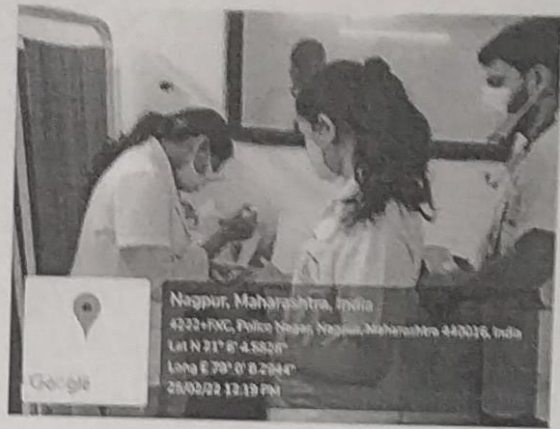

Nagpur, Maharashtra, India
4222+FXC, Police Nagar, Nagpur, Maharashtra 440016, India
Lat N 21° 6' 4.5468"
Long E 79° 0' 8.2944"
25/02/22 12:19 PM